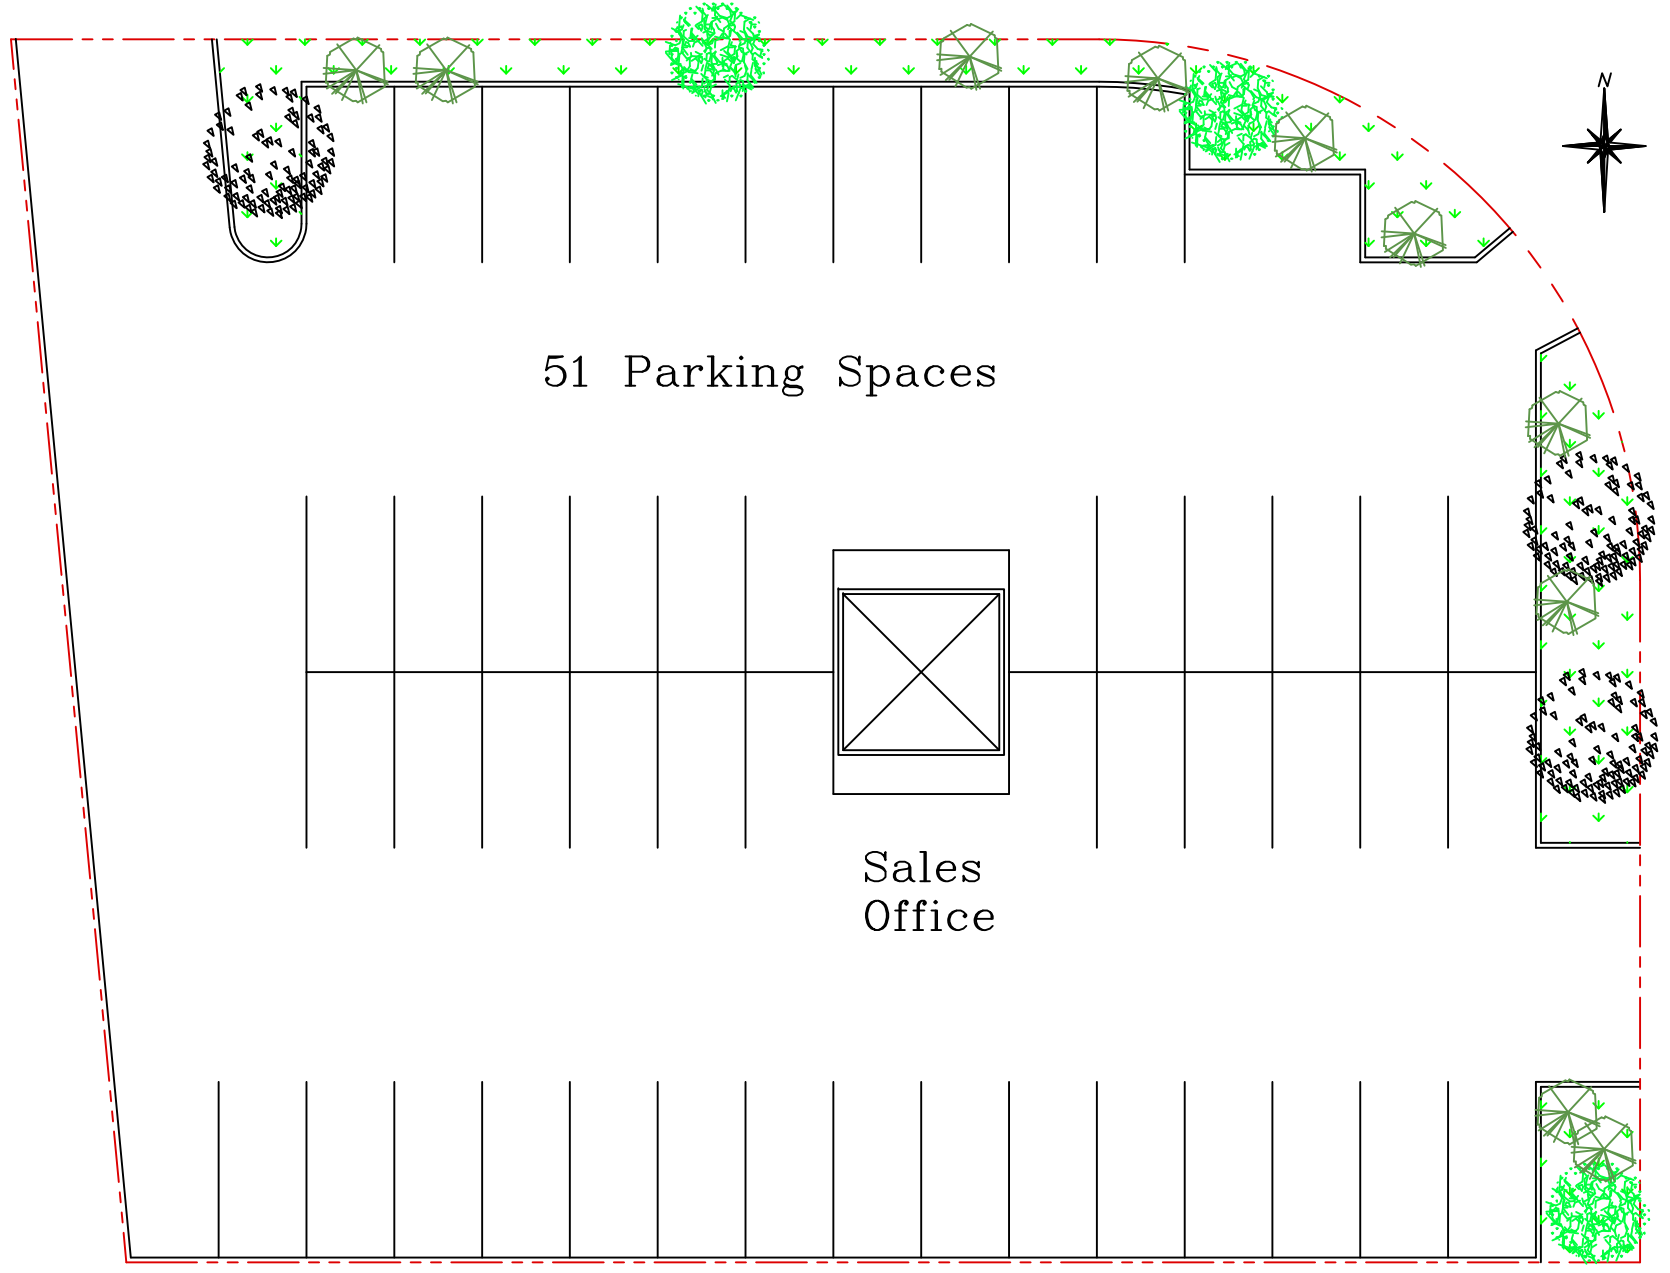

34594 4th Ave., Abbotsford

Car Sales Lot

4th Avenue

51 Parking Spaces

Sales Office

Sumas Hwy

For Discussion Purposes Only

34594 4th Ave., Abbotsford

Truck Repair
& Wash Shop

4th Avenue

MAIN FLOOR PLAN

Sumas Hwy

For Discussion Purposes Only

34594 4th Ave., Abbotsford

Truck Repair
& Wash Shop

4th Avenue

2ND FLOOR PLAN

Sumas Hwy

For Discussion Purposes Only

34594 4th Ave., Abbotsford

Truck Repair
& Wash Shop

4th Avenue

ROOF PLAN

Sumas Hwy