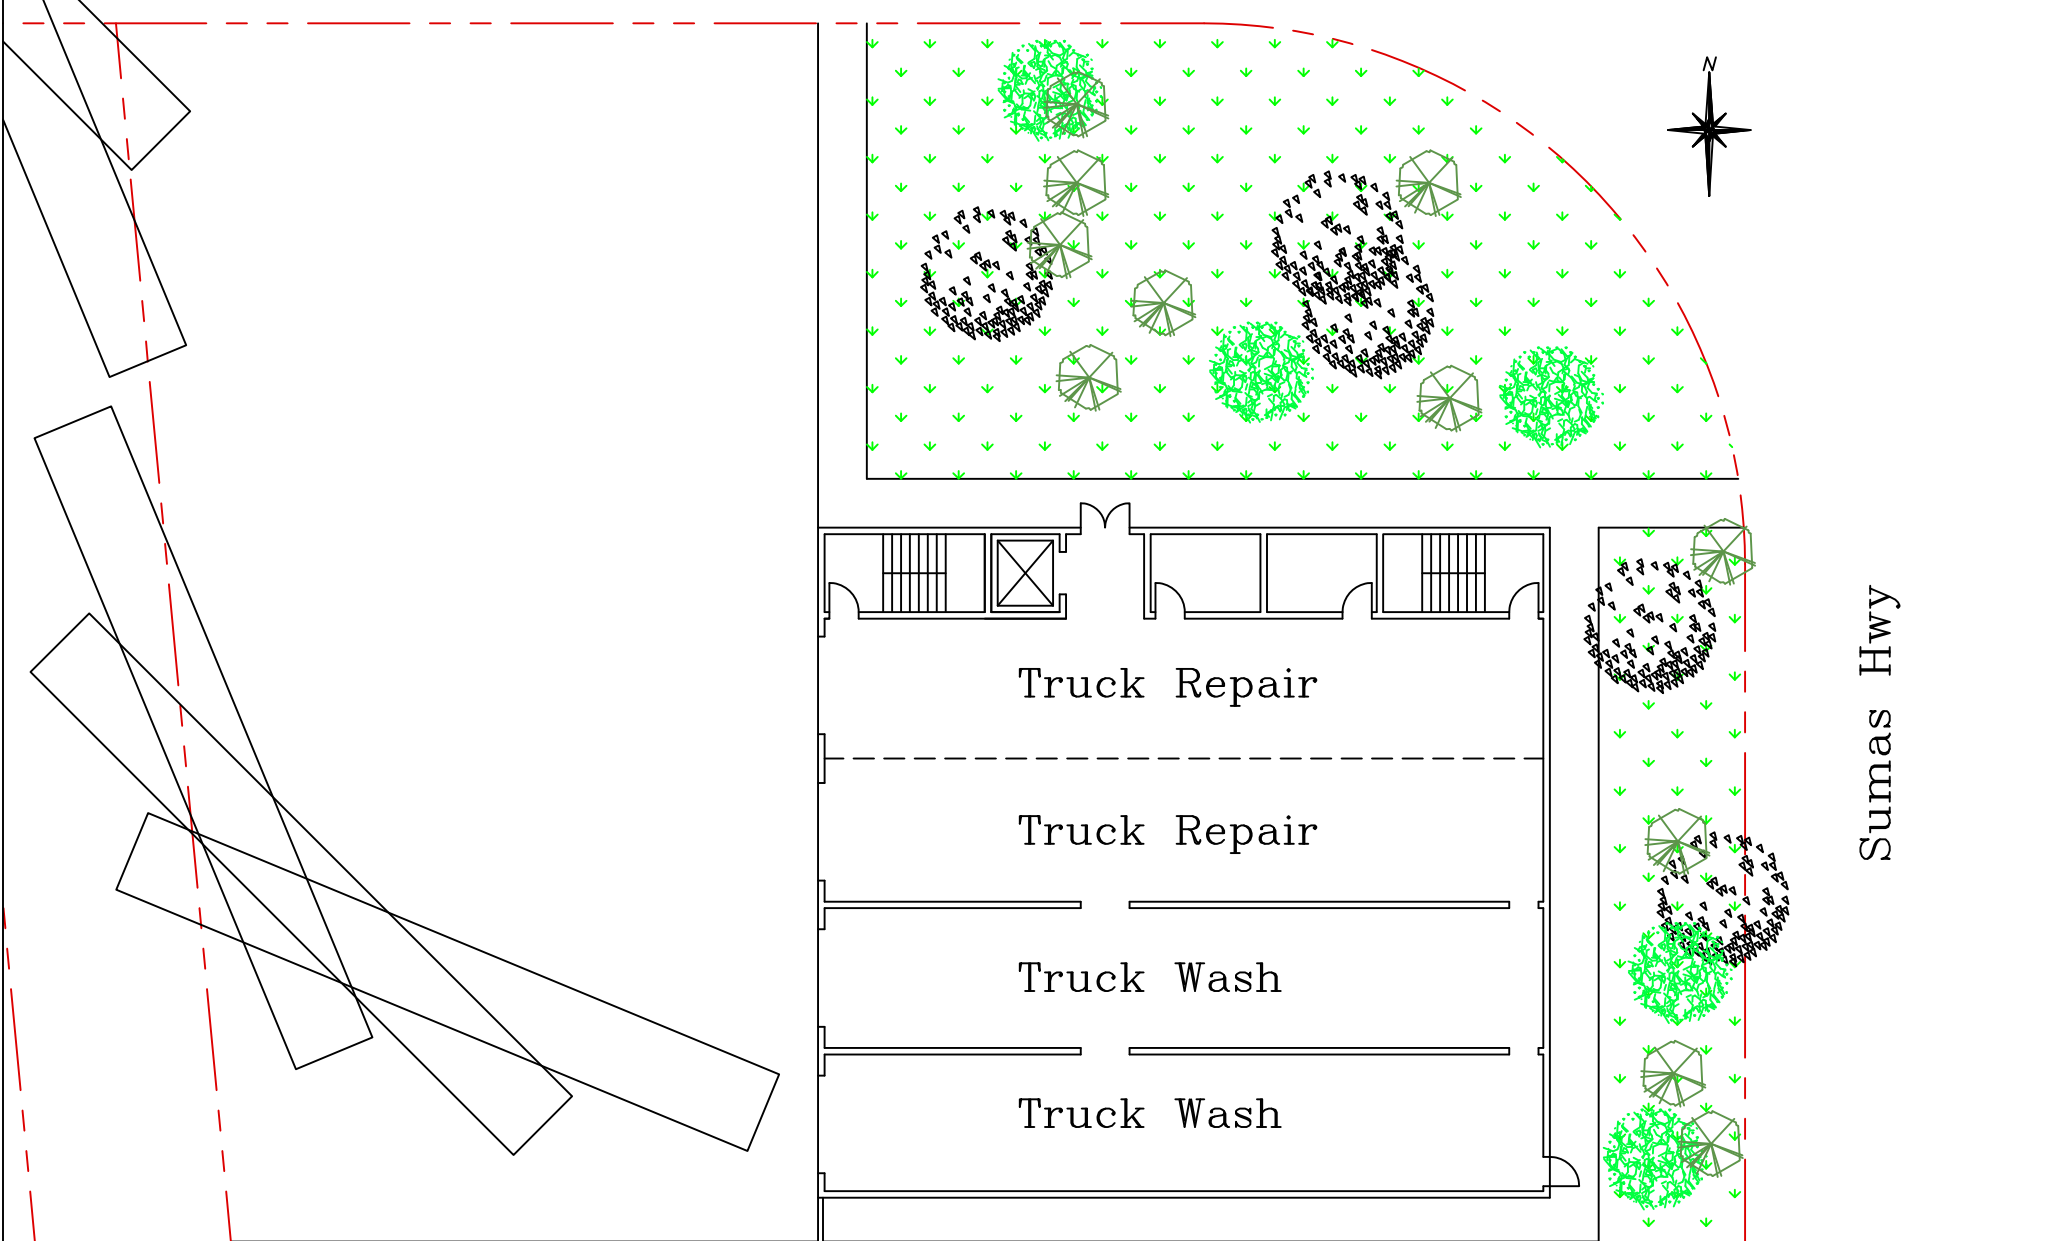

Truck Repair
& Wash Shop

4th Avenue

MAIN FLOOR PLAN

Sumas Hwy

For Discussion Purposes Only

34594 4th Ave., Abbotsford

Truck Repair
& Wash Shop

4th Avenue

2ND FLOOR PLAN

Sumas Hwy

For Discussion Purposes Only

34594 4th Ave., Abbotsford

Truck Repair
& Wash Shop

4th Avenue

ROOF PLAN

Sumas Hwy